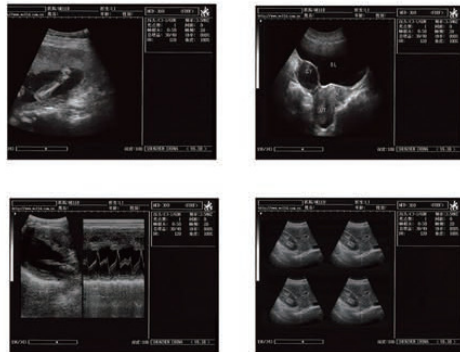

WED-380V

Full Digital Ultrasonic Diagnostic System

Technical Specifications

- Scanning mode : Convex/Linear/Micro convex
- Display modes : B,B+B,B+M,M,4B
- Scanning depth : 240mm
- Gray scales : 256
- Cine-loop : 585 frames (Max)
- Image permanent storage : 32 frames
- Image conversion : up/down, left/right, black/white
- Local zoom : 2 times both in real-time and frozen
- Measurement : distance, circumference, area, volume, EF rate, heart rate
- OB measurements : Equine--GA(GSD)
  - Bovine--GA(BL,SL,HL)
  - Swine---GA(HL)
  - Sheep --GA(USD)
  - Cat-----GA,EDD(HD,BD)
  - Dog-----GA,EDD(GSD,CRL,HD,BD)
- Probe connector : 2
- Probes selectable : convex, linear, micro-convex, rectal linear
- Port : PAL-D video out, USB 2.0
- Monitor : 10 inch
- Comment : date&time, name, sex, age, doctor, hospital, annotation (whole screen comment input)
- Wide application : Swine,Sheep,Equine,Cat,Bovine,Dog, etc.
- Standard configuration : 6.5MHz Rectal Linear
- Optional configuration : 3.5MHz Convex
  - 5.0MHz Micro-Convex
  - 7.5MHz Linear
  - Video Printer
  - Biopsy Bracket
  - Cart

For VET

HAYAT Ith. Ihr. Ve TIC Millet Cad. No.84 , Karagul Is Merkezi , K:4, No.226
FindikzadeTel:90212 414 2798 – 90212 414 17 62 – 90212 635 02 57
Fax:90212 355 07 58

hayat_trading@hotmail.com , hayatLtd2002@yahoo.com , hayatLtd@ttmail.com