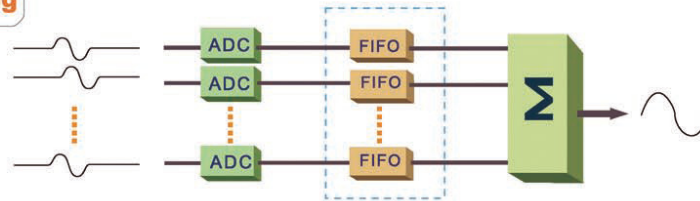

Beam Forming

8-Segment TGC Adjustment

Back-lit Keyboard