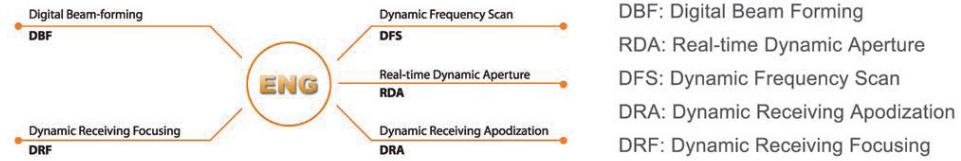

hayatltd@ttmail.com , hayatltd2002@yahoo.com , hayat trading@hotmail.com

WED-3000

Digital PalmSmart Ultrasound Scanner

What' s New ?

- Full digital beamforming technology
- Probe automatic identification
- Gama correction, histogram
- Scanning angle adjustment (Convex)
- USB 2.0 For real-time picture uploading to PC

Full Digital Technology

Full digital engine with non tortured echo ensuring high definition images

Dynamic aperture technology making sure of the clear image from near to far field

Excellent Image Quality

WED-3000V

Digital PalmSmart Ultrasound Scanner

Technical Specification

Scanning mode : Convex/Linear
 Display modes : B,B+B,B+M,M,4B
 Scanning depth : 60-130mm (Rectal Probe)
 Gray scales : 256
 Cine-loop : 508 frames (Max)
 Image permanent storage : 128 frames
 Image conversion : up/down, left/right, black/white
 Local zoom : 2 times both in real-time and frozen
 Measurement : distance, circumference, area, volume, EF rate, heart rate
 OB measurments : Equine--GA (GSD) Bovine--GA (BL,SL,HL)
 Swine---GA (HL) Sheep --GA (USD)
 Cat-----GA,EDD (HD,BD) Dog----GA,EDD (GSD,CRL,HD,BD)
 Port : PAL-D video out, USB 2.0
 Monitor : 6.4 TFT color LCD
 Comment : date&time, name, sex, age, doctor, hospital, annotation
 Wide application : abdominal, OB/GYN, urology, cardiology, small parts examination, etc.
 Weight : 1.3 Kg
 Dimensions(mm) : 263X153X46
 Battery max working time : 3 hours (Max)
 Standard configuration : 6.5MHz Rectal Linear
 Optional configuration : 40R/3.5MHz Convex
 7.5MHz Linear
 20R/5.0MHz Micro-Convex
 Video Printer
 Extra Battery
 Car Charger