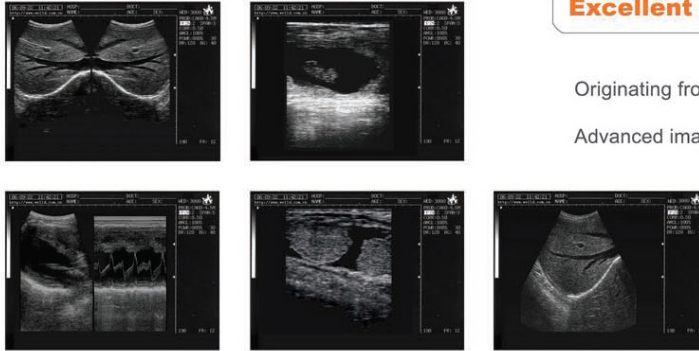

Excellent Image Quality

Originating from the full digital technology
Advanced image processing

HAYAT Ith. Ihr. Ve TIC Millet Cad. No.84 , Karagul Is Merkezi , K:4, No.226
FindikzadeTel:90212 414 2798 - 90212 414 17 62 - 90212 635 02 57
Fax:90212 355 07 58
hayatltd@ttmail.com , hayatltd2002@yahoo.com , hayat trading@hotmail.com